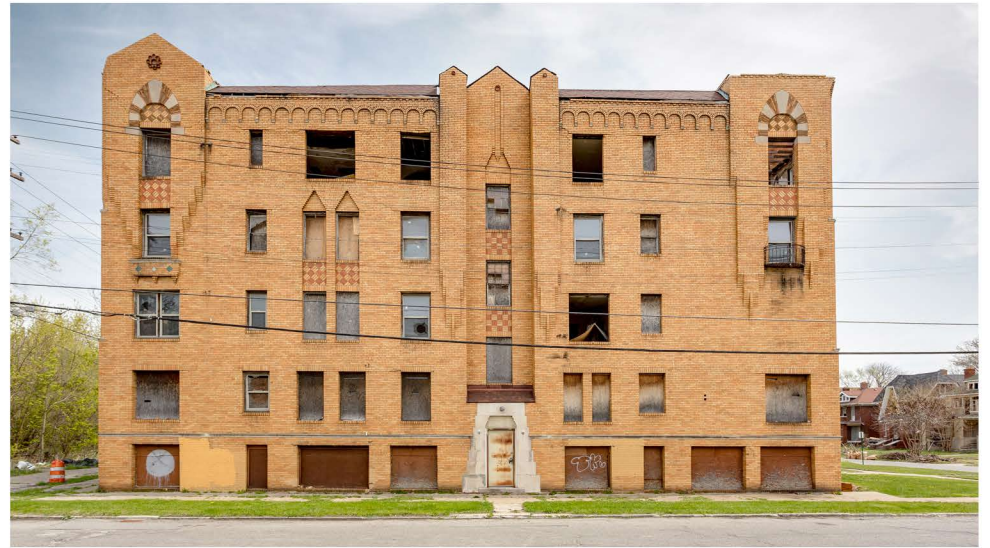

2750 STURTEVANT STREET - EXTERIOR PHOTOS